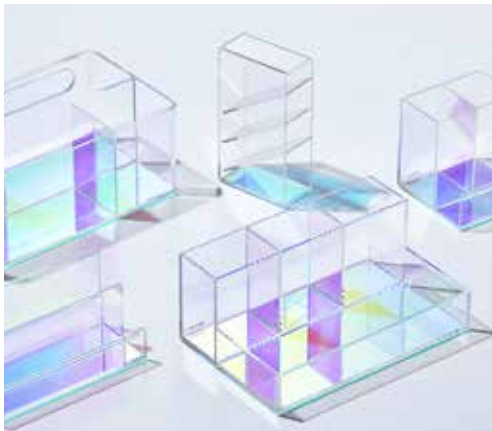

More Details ▼

KITTA

KITTA is pre-cut Washi tape and film stickers. It is compact, portable and ready to use anytime, anywhere.

- Elaborately Designed
- No need to cut

S O D A

More Details ▼

Flexible enough to stick on curved surfaces. It is suitable for decorating diaries, gifts and etc.

- Transparent Film
- Foil-stamping Design
- 4 Types of Tape Widths