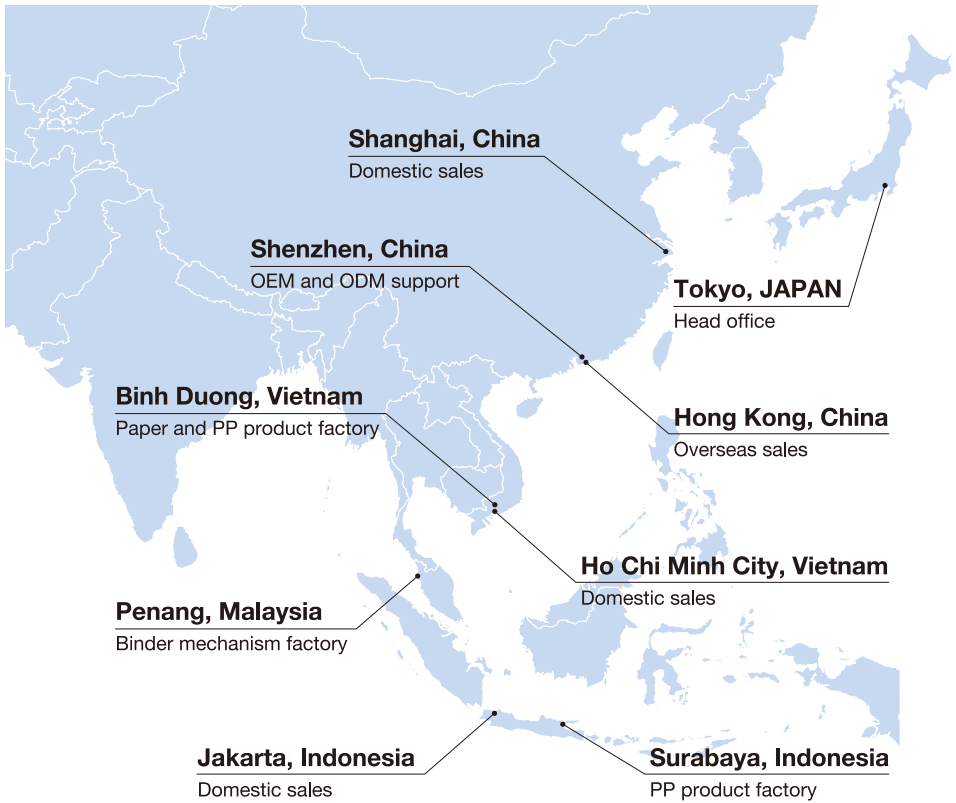

About KING JIM

Factory

- **Vietnam** : KING FILE, PP products, Paper covered products
- **Indonesia** : PP products
- **Malaysia** : Binding mechanism

Sales Office

- **Tokyo (Head Office)**
- **Shanghai**
- **Hong Kong**
- **Ho Chi Minh City**
- **Jakarta**