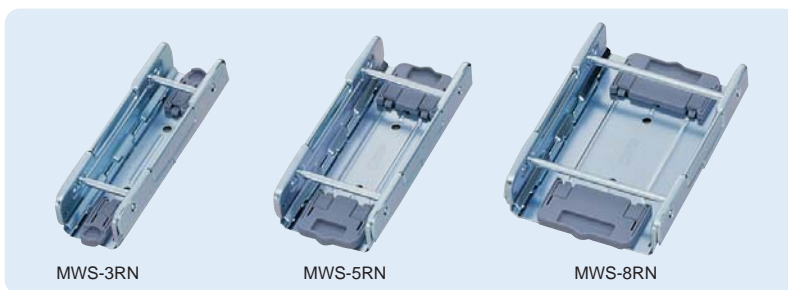

SUPER DOTCH MECHANISM

Detachable & Both sides openable

MWS-RN Series

Item No.	Capacity	Whole Length	Number of Post	Post Distance
MWS-3RN	30 mm	130 mm	2	80 mm
MWS-4RN	40 mm	130 mm	2	80 mm
MWS-5RN	50 mm	130 mm	2	80 mm
MWS-6RN	60 mm	130 mm	2	80 mm
MWS-7RN	70 mm	130 mm	2	80 mm
MWS-8RN	80 mm	130 mm	2	80 mm
MWS-9RN	90 mm	130 mm	2	80 mm
MWS-10RN	100 mm	130 mm	2	80 mm