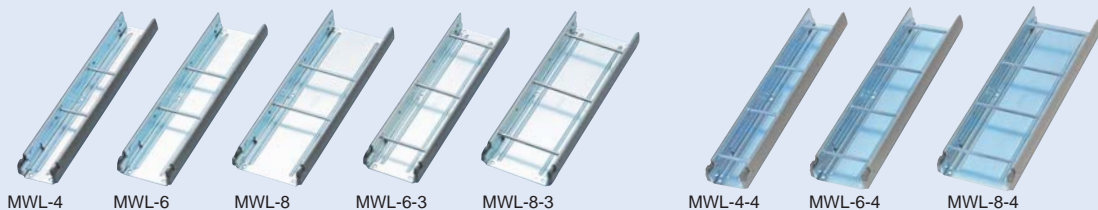

MWL Series

Item No.	Capacity	Whole Length	Number of Post	Post Distance
MWL-4	40 mm	300 mm	2	80 mm
MWL-6	60 mm	300 mm	2	80 mm
MWL-8	80 mm	300 mm	2	80 mm
MWL-6-3	60 mm	300 mm	3	108 mm
MWL-8-3	80 mm	300 mm	3	108 mm
MWL-4-4	40 mm	300 mm	4	80 mm
MWL-6-4	60 mm	300 mm	4	80 mm
MWL-8-4	80 mm	300 mm	4	80 mm