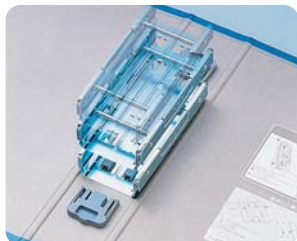

MWS-RN Series

Item No.	Capacity	Whole Length	Number of Post	Post Distance
MWS-3RN	30 mm	130 mm	2	80 mm
MWS-4RN	40 mm	130 mm	2	80 mm
MWS-5RN	50 mm	130 mm	2	80 mm
MWS-6RN	60 mm	130 mm	2	80 mm
MWS-7RN	70 mm	130 mm	2	80 mm
MWS-8RN	80 mm	130 mm	2	80 mm
MWS-9RN	90 mm	130 mm	2	80 mm
MWS-10RN	100 mm	130 mm	2	80 mm