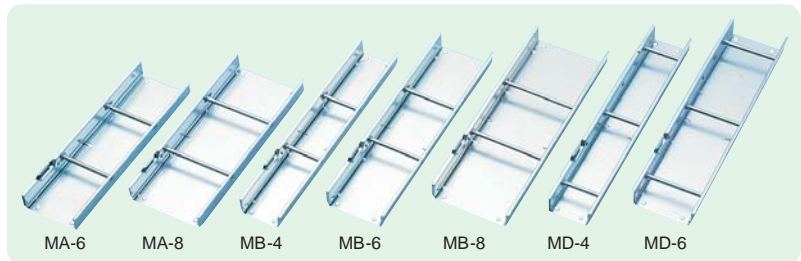

# PIPE MECHANISM

Full sized mechanism with strong structure

## MA, MB, MD Series

Item No.	Capacity	Whole Length	Number of Post	Post Distance
MA-6	60 mm	212 mm	2	80 mm
MA-8	80 mm	212 mm	2	80 mm
MB-4	40 mm	257 mm	2	80 mm
MB-6	60 mm	257 mm	2	80 mm
MB-8	80 mm	257 mm	2	80 mm
MD-4	40 mm	279 mm	3	108 mm
MD-6	60 mm	279 mm	3	108 mm

## MC Series

Item No.	Capacity	Whole Length	Number of Post	Post Distance
MC-4	40 mm	300 mm	2	80 mm
MC-4-4	40 mm	300 mm	4	80 mm
MC-6	60 mm	300 mm	2	80 mm
MC-6-4	60 mm	300 mm	4	80 mm
MC-8	80 mm	300 mm	2	80 mm
MC-8-4	80 mm	300 mm	4	80 mm