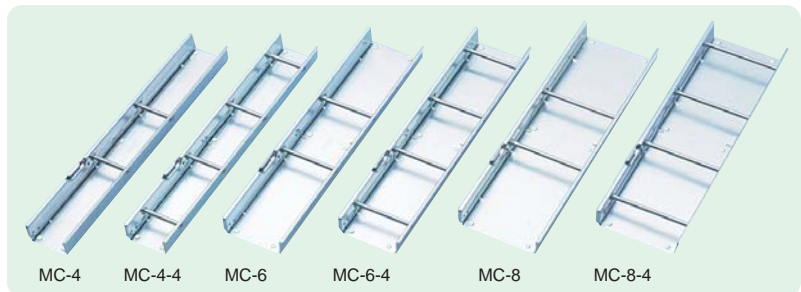

# PIPE MECHANISM

Full sized mechanism with strong structure

## MA, MB, MD Series

Item No.	Capacity	Whole Length	Number of Post	Post Distance
MA-6	60 mm	212 mm	2	80 mm
MA-8	80 mm	212 mm	2	80 mm
MB-4	40 mm	257 mm	2	80 mm
MB-6	60 mm	257 mm	2	80 mm
MB-8	80 mm	257 mm	2	80 mm
MD-4	40 mm	279 mm	3	108 mm
MD-6	60 mm	279 mm	3	108 mm

## MC Series

Item No.	Capacity	Whole Length	Number of Post	Post Distance
MC-4	40 mm	300 mm	2	80 mm
MC-4-4	40 mm	300 mm	4	80 mm
MC-6	60 mm	300 mm	2	80 mm
MC-6-4	60 mm	300 mm	4	80 mm
MC-8	80 mm	300 mm	2	80 mm
MC-8-4	80 mm	300 mm	4	80 mm