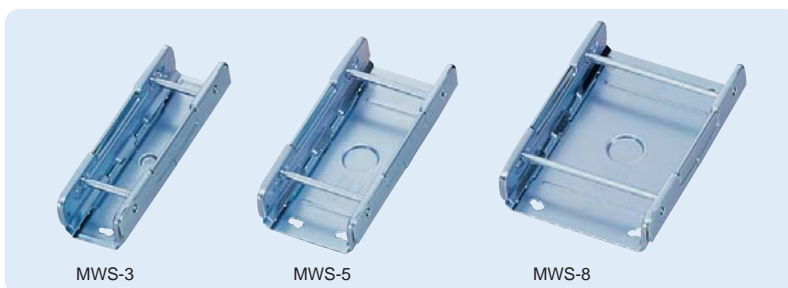

MWS Series

Item No.	Capacity	Whole Length	Number of Post	Post Distance
MWS-2	20 mm	130 mm	2	80 mm
MWS-3	30 mm	130 mm	2	80 mm
MWS-4	40 mm	130 mm	2	80 mm
MWS-5	50 mm	130 mm	2	80 mm
MWS-6	60 mm	130 mm	2	80 mm
MWS-7	70 mm	130 mm	2	80 mm
MWS-8	80 mm	130 mm	2	80 mm
MWS-9	90 mm	130 mm	2	80 mm
MWS-10	100 mm	130 mm	2	80 mm

No.10-18, 2-Chome Higashi-Kanda, Chiyoda-ku, Tokyo 101-0031, JAPAN
TEL (03) 3864-5969 Fax (03) 3864-0698
E-mail : intl@kingjim.co.jp URL : <http://www.kingjim.co.jp/>